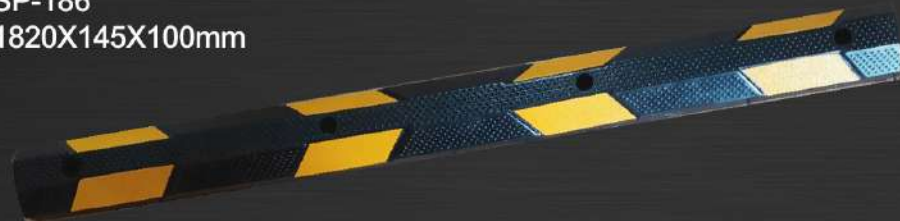

尼龍跑車高檔擋車墩
SP-05-00-1
500X100X65mm

PVC擋車墩
SP-01-60
600X140X120mm

PE擋車墩
SP-01-00
550X135X120mm

鋁合金擋車墩
SP-04-00-4 黑
SP-04-00-5 銀
570X110X113mm

長型橡膠擋車墩
SP-186
1820X145X100mm

特色

Characteristic

尺寸公差值5%內屬正常範圍

規格尺寸

Standard Specification

PVC蜂巢移動式擋車墩

MPB-01-3

232X175X119 mm

橡膠蘑菇移動式擋車墩

MPB-01-4

245X175X120mm