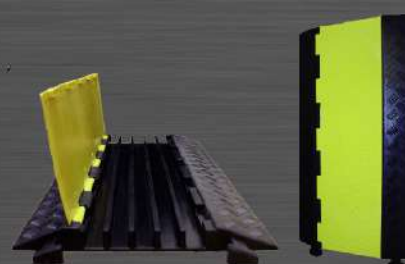

電線保護槽固定式一線槽
SD-04-A-2
995X147X25mm