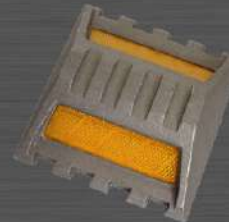

RS-571(馬蹄式)
124X125X41mm